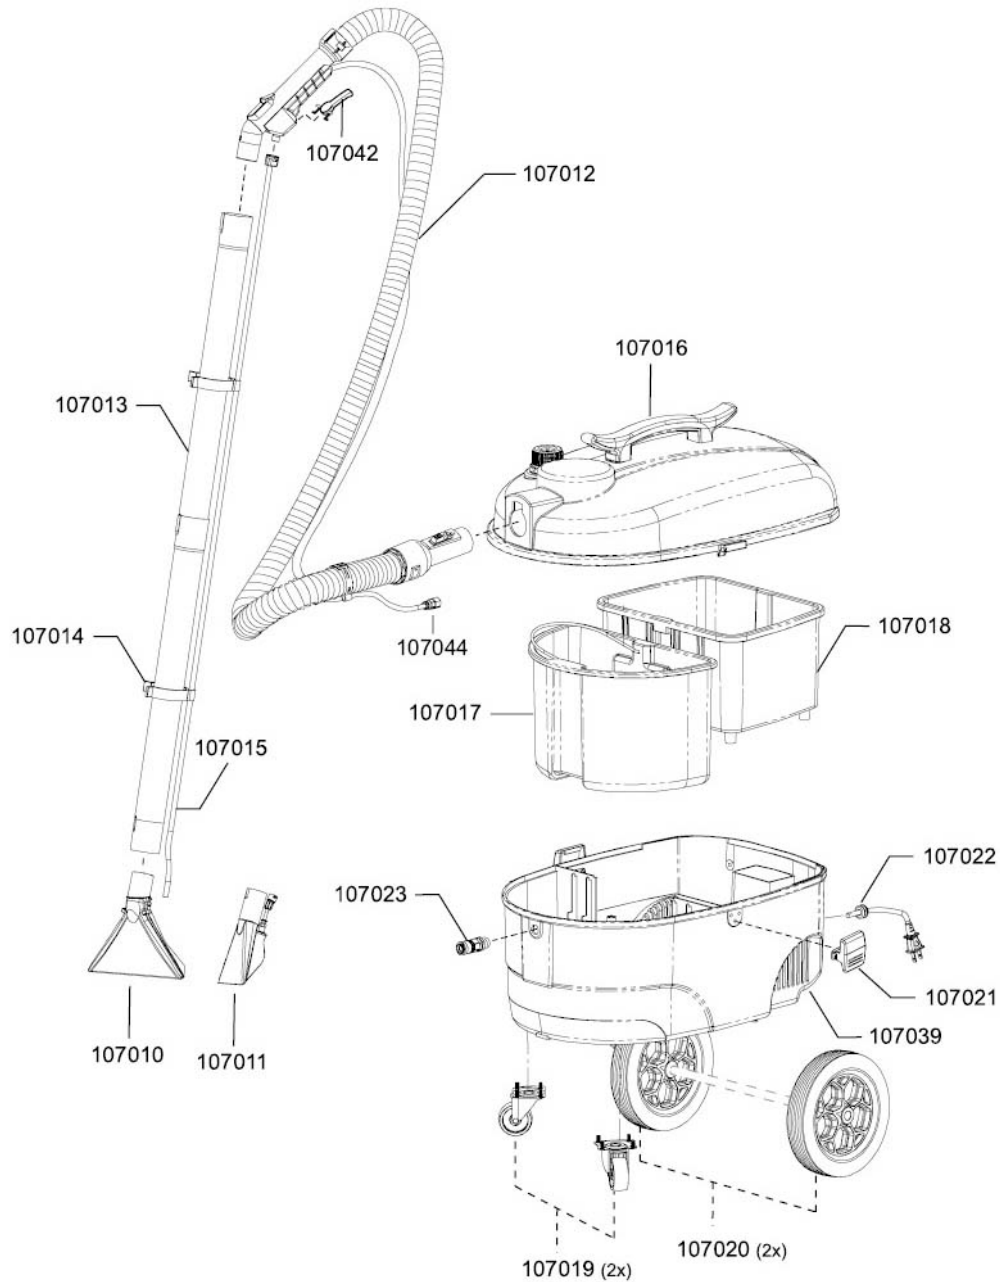

SE 7

Tuotenro Kuvaus

Varaosat SE7 painehuhtelulaitteeseen

107010	floor nozzle, D38, 250mm
107011	upholstery nozzle, D38, 105mm
107012	vacuum hose, D38, 2,5m
107013	vacuum tube, D38, stainless steel
107014	clip for water hose
107015	water hose
107016	cover complete
107017	waste water tank
107018	fresh water tank
107019	castor, D50
107020	back wheel
107021	latch
107022	power cord, 7,5m, black
107023	fresh water connection
107039	housing
107042	operating lever
107044	sleeve with plug

SE 7

Tuotenro Kuvaus

Varaosat SE7 painehuuhtelulaitteeseen

106016	switch, electrical
107024	vacuum motor, 1100 Watt
107025	turbine housing
107026	switch housing
107028	switch cover
107029	seal fresh water tank
107031	wire set
107033	filter sponge
107034	filter housing
107035	pump
107036	hose set for pump