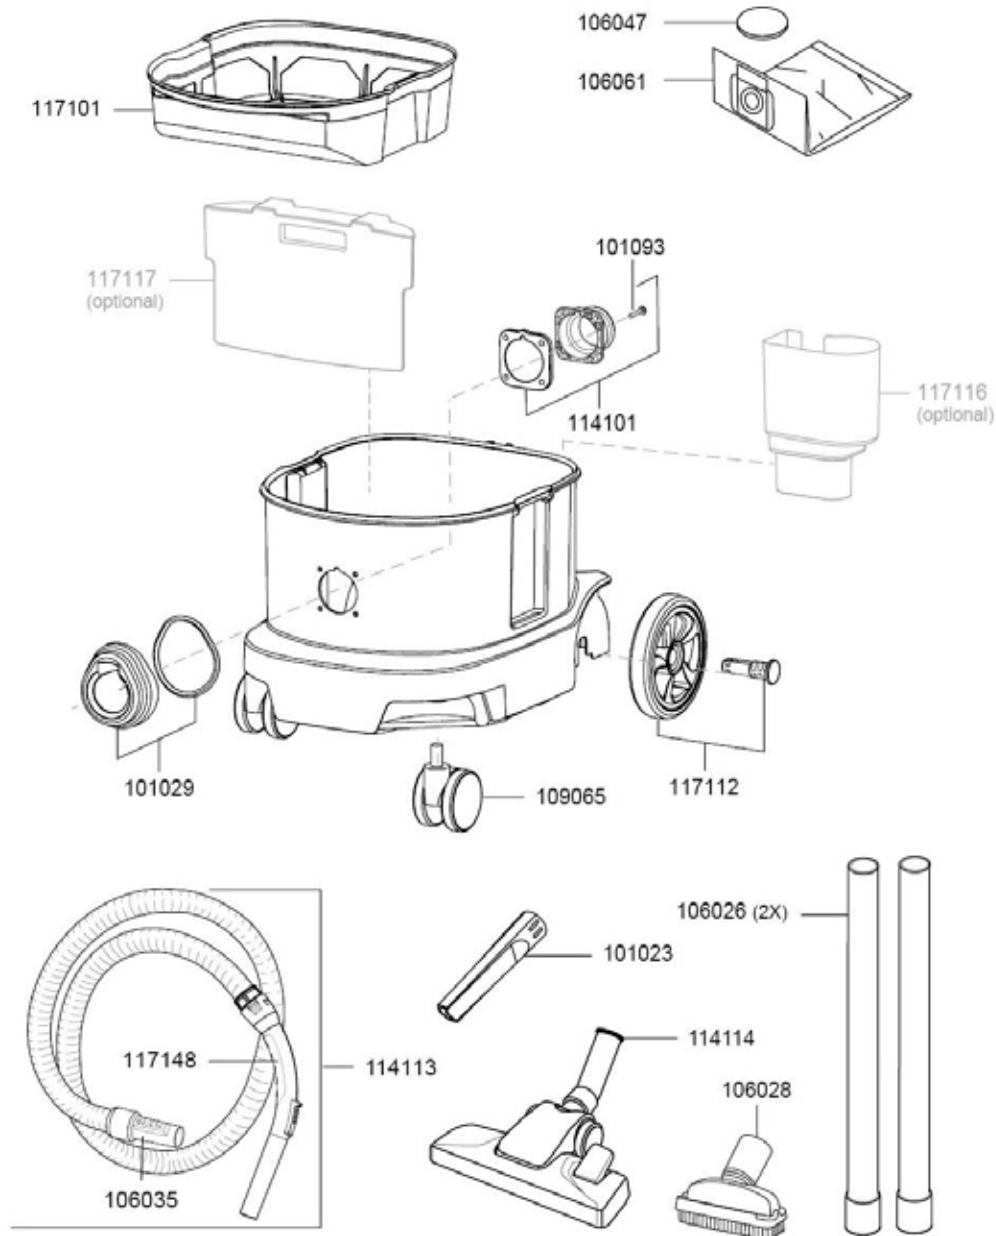

ERA EVO

Tuotenro Kuvaus

Varaosat ERA EVO pölynimuriin

106016	switch, electrical
106018	latch, red
106019	filter holder
111132	filter cassette HEPA13
111310	power cord, 10 m, red, pluggable
114105	key button
114107	motor bearing bottom
114108	motor bearing top
114109	vacuum motor, 700 Watt
117102	seal set
117103	filter sponge set
117104	wheel set for cable rewind
117105	handle complete
117106	stake plug
117107	cable rewind
117108	LED Era EVO
117113	performance regulator
117124	wire set
117146	logo label neutral

ERA EVO

Tuotenro Kuvaus

Varaosat ERA EVO pölynimuriin

101023	crevice nozzle, Ø-32, 220mm
101029	coupling housing set
101093	screw coupling housing
106026	vacuum tube, Ø-32, aluminium
106028	upholstery nozzle, Ø-32, 115mm
106035	hose connector for container D32
106047	motor fleece filter
106061	fleece filter bag HEPA 13 (PU=10pcs.)
109065	castor, Ø-60
114101	adapter for fleece filter bag
114113	vacuum hose, Ø-32, 2,5m
114114	combi nozzle, Ø-32, 280mm
117101	fleece filter basket complete
117112	back wheel

Tarvikkeet ERA EVO pölynimuriin

106013	fleece filter bag (10pcs.)
106014	fleece filter bag (250pcs.)
106044	vacuum hose per meter, Ø-32
106061	fleece filter bag HEPA 13 (PU=10pcs.)
106067	vacuum hose per meter, D32, antistatic, oil resist
109111	vacuum hose, D32, 3m, antistatic
111133	telescopic vacuum tube, Ø-32, stainless steel
111159	power cord, 15m, black, pluggable
111172	power cord, 15m, red, pluggable
111193	filter cassette HEPA14
101104	set of brush strips 360mm for 111207 (horse hair)
117116	storage box
117117	case for filterbag
117148	handle with hose connector D32