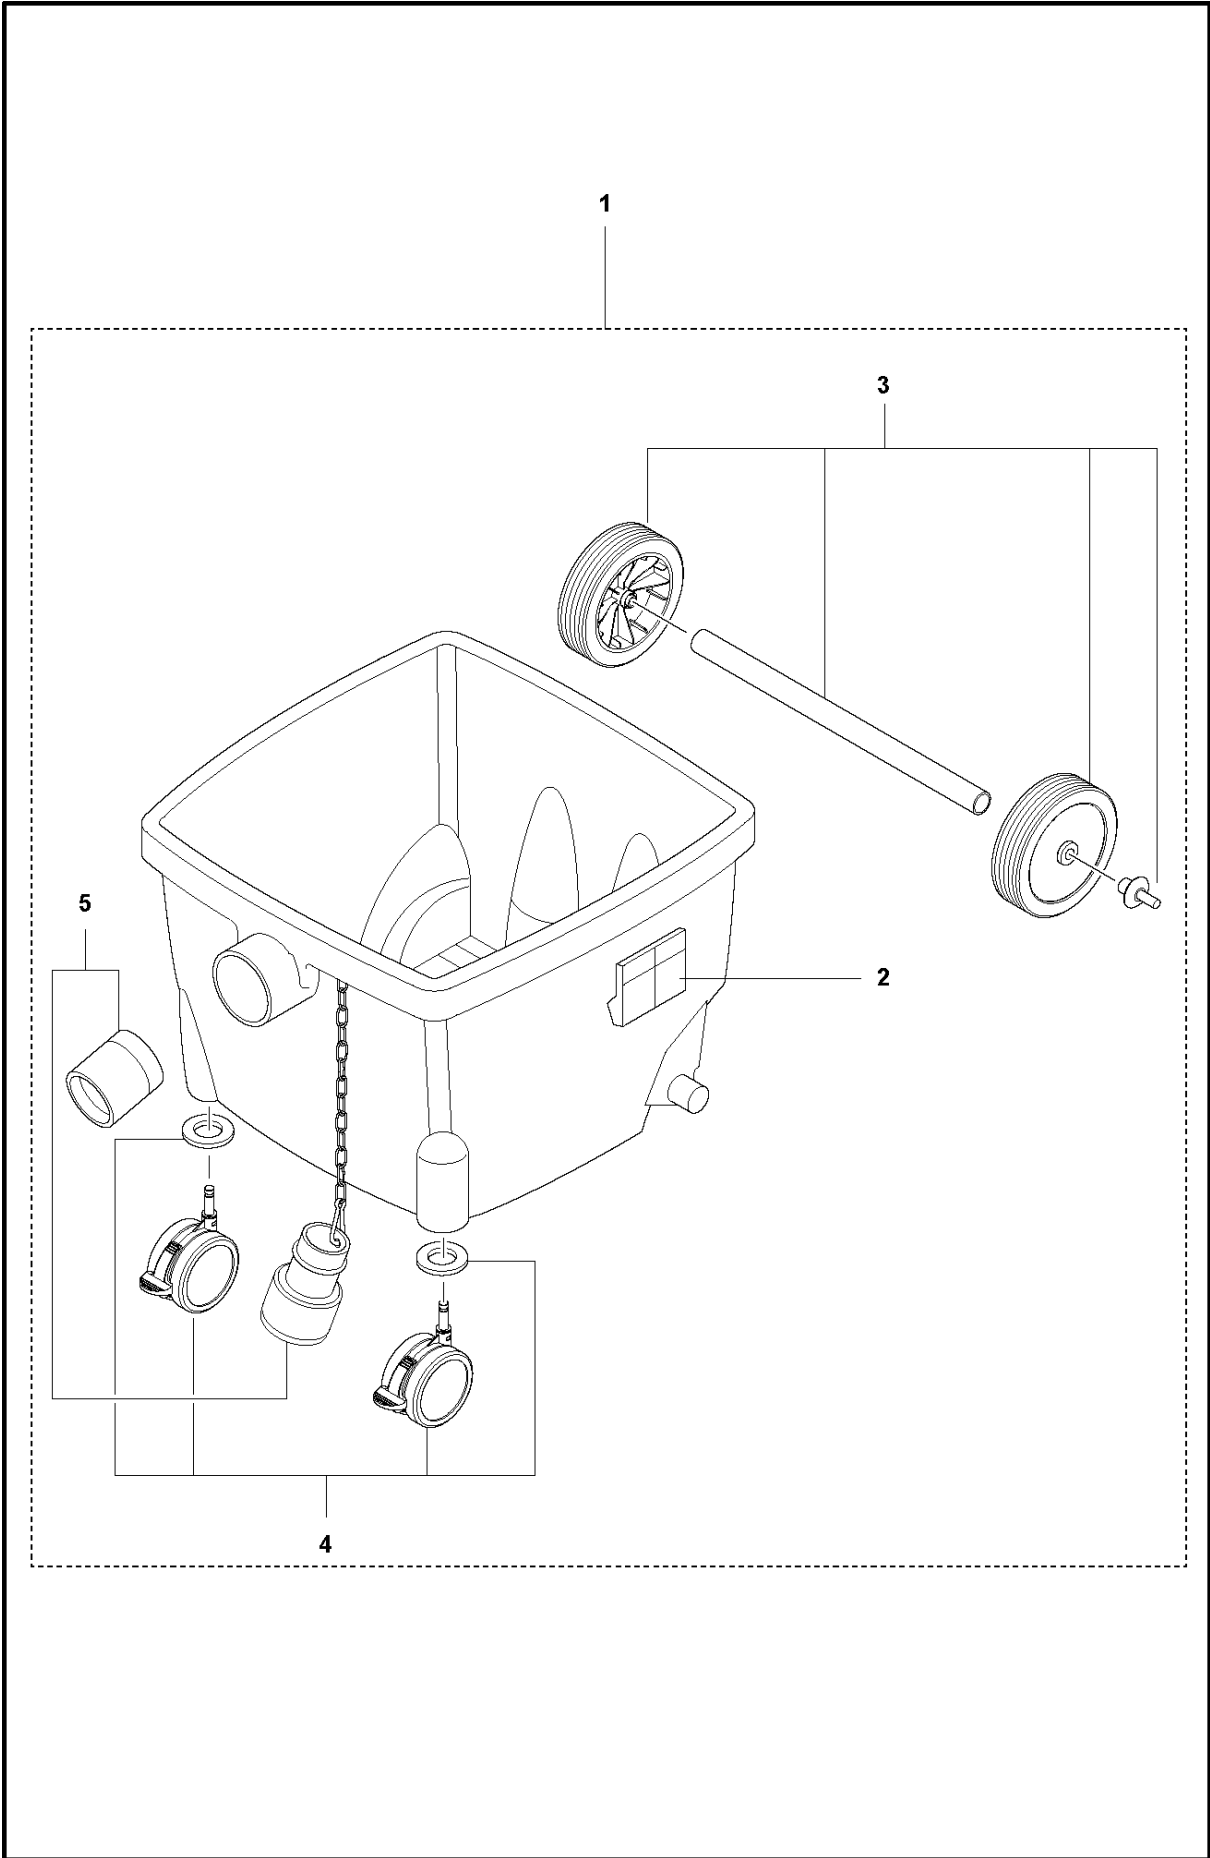

VARAOSAT

PÖLYNHALLINTA

S25H

2020-06

Ref	Part No	Description	Remark	QTY KIT
1	599 27 53-01	HOUSING	HOUSING	1
2	599 27 77-01	LABEL	LABEL	1
3	599 28 00-01	LOCK ASSY	LOCK ASSY	1
4	599 28 13-01	FILTER	FILTER	1
5	599 29 34-01	SENSOR ASSY	SENSOR ASSY	1
6	599 27 71-01	SEALING	SEALING	1
7	599 28 14-01	CONNECTOR	CONNECTOR	1
8	599 27 70-01	MOTOR	MOTOR 1200W	1
8	599 83 33-01	MOTOR	MOTOR 1400W 120V	1
9	599 28 71-01	SCREW	SCREW	1
10	599 83 34-01	CARRIER	CARRIER 120	1
10	599 28 16-01	CARRIER	CARRIER 230	1
11	599 27 98-01	COVER	COVER	1
12	599 27 75-01	HANDLE	HANDLE	1
13	599 28 01-01	SOCKET	SOCKET	1
14	599 29 36-01	DAMPER	DAMPER	1
15	599 28 05-01	MAGNET	MAGNET 230V	1
15	599 83 35-01	MAGNET	MAGNET 120V	1
16	599 29 37-01	CONTACT PLATE	CONTACT PLATE	1
17	599 27 55-01	POWER CORD	POWER CORD EU	1
17	599 27 55-02	POWER CORD	POWER CORD AUS	1
17	599 27 55-03	POWER CORD	POWER CORD US	1
18	599 28 26-01	PANEL	PANEL EU	1
18	599 83 38-01	PANEL	PANEL AUS	1
18	599 83 39-01	PANEL	PANEL US	1
19	599 28 34-01	ELECTRICAL SYSTEM	ELECTRICAL SYSTEM M/H	1
19	599 28 34-02	ELECTRICAL SYSTEM	ELECTRICAL SYSTEM	1
20	599 28 15-01	SWITCH	SWITCH	1
20	599 73 40-01	GANG SAW BLADE	Safety switch AUS	1
21	599 28 03-01	SOCKET	SOCKET EU	1
21	599 73 41-01	HOSE ASSY	SOCKET AUS	1
21	599 73 42-01	REFERENCE STATION	SOCKET US	1
22	591 92 40-01	FILTER	FILTER	1
24	599 27 80-01	PIN	PIN	1
25	599 27 81-02	DIFFUSER	DIFFUSER	1

Ref	Part No	Description	Remark	QTY	KIT
1	599282501	TBD	CONTAINER	1	
2	599281801	TBD	LATCH	1	1
3	599281701	TBD	WHEEL KIT	1	1
4	599282401	TBD	WHEEL KIT	1	1
5	599281901	TBD	STOPPER	1	1

TARVIKKEET

S25H

Ref	Part No	Description	Remark	QTY KIT	
1	598 47 43-01	TOOL KIT	EU, US	1	
2	599536301	TBD		1	
3	590 42 86-01	TOOL	EU, US	1	1
4	590 43 75-01	HOSE		1	1
5	599533401	TBD	AU	1	1
5	591 99 27-01	NOZZLE	EU, US	1	1
6	592 37 05-01	BRUSH		1	1
7	594 95 69-01	ADAPTER		1	1
8	592 00 14-01	BAG		1	1
8	599 53 22-01	BAG		1	1