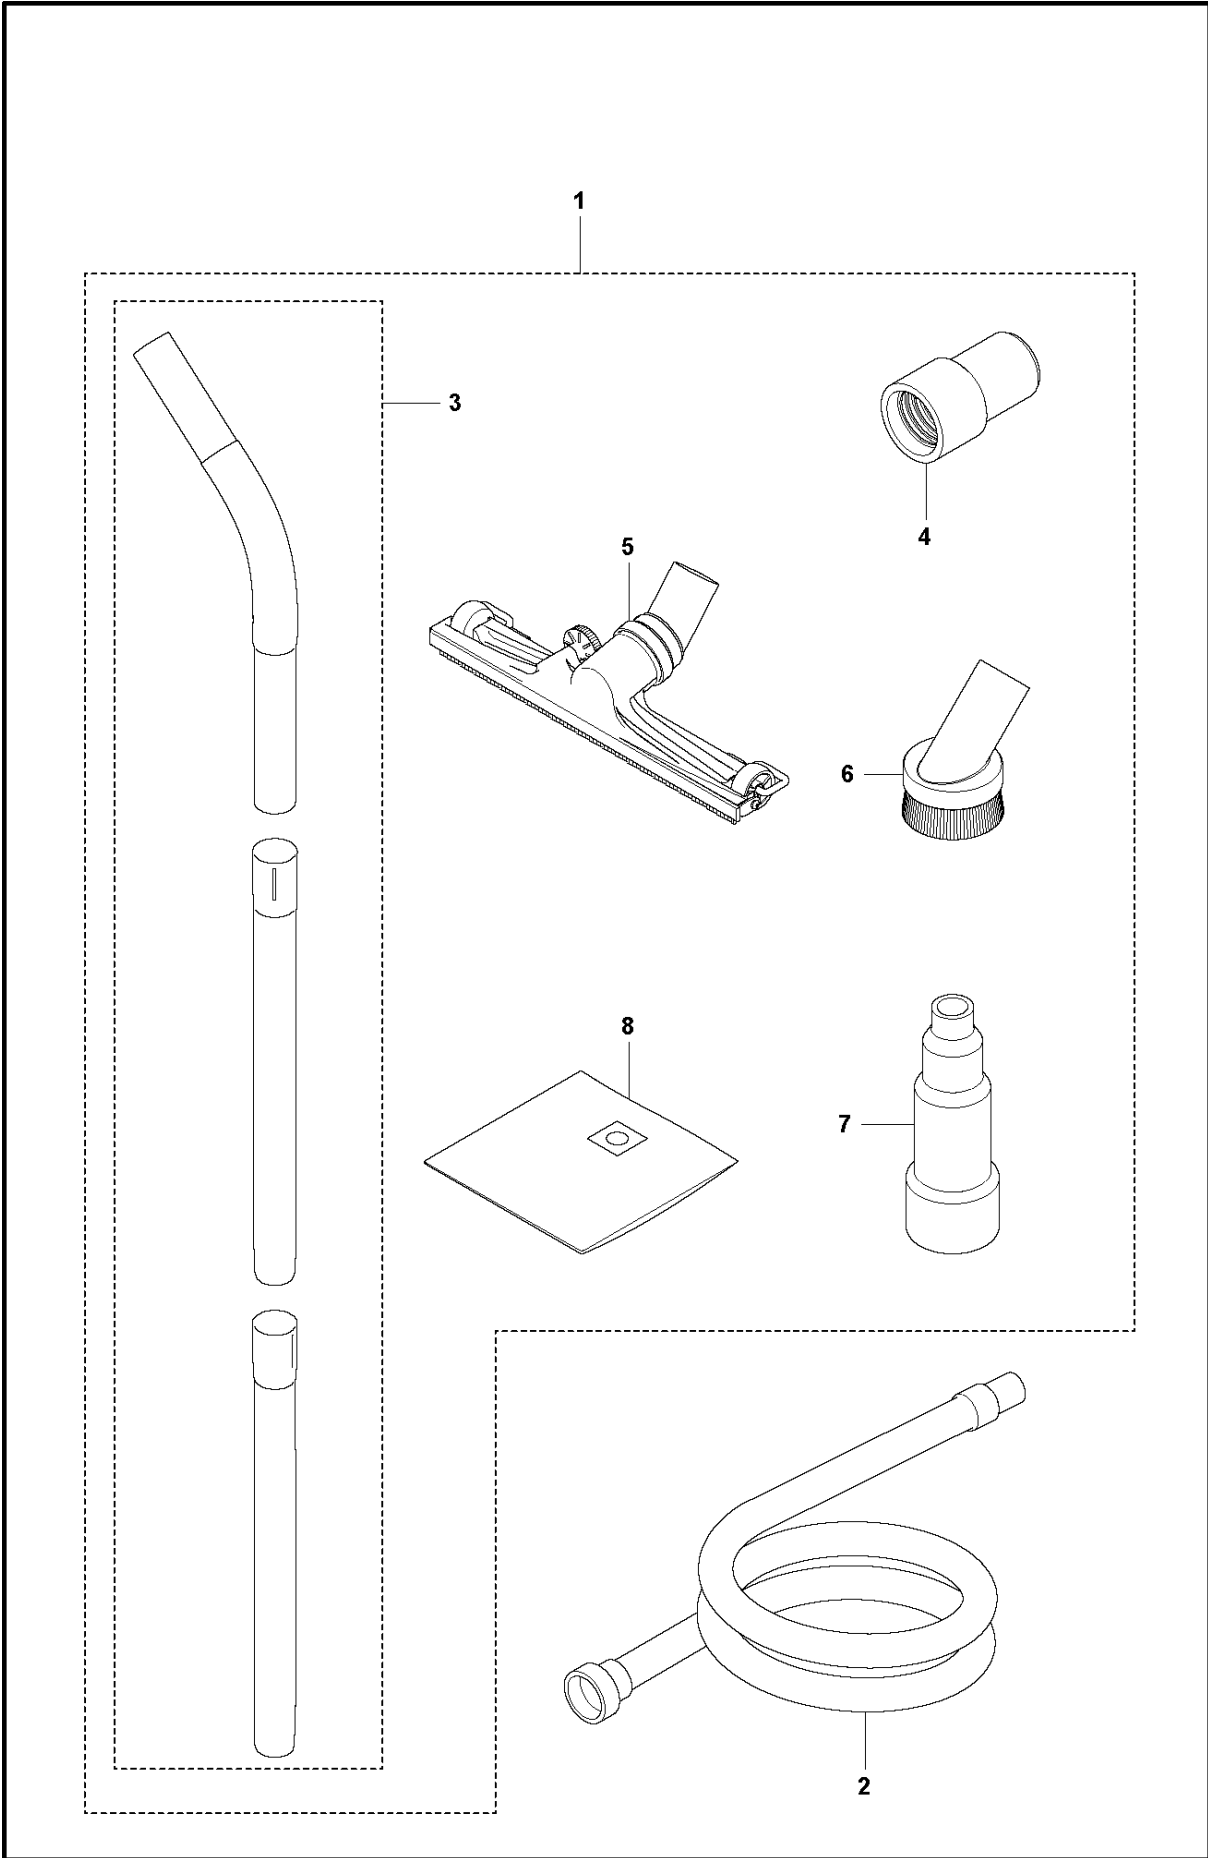

VARAOSAT

PÖLYNHALLINTA

S25H

2020-06

Ref	Part No	Description	Remark	QTY KIT
1	599 27 53-01	HOUSING	HOUSING	1
2	599 27 77-01	LABEL	LABEL	1
3	599 28 00-01	LOCK ASSY	LOCK ASSY	1
4	599 28 13-01	FILTER	FILTER	1
5	599 29 34-01	SENSOR ASSY	SENSOR ASSY	1
6	599 27 71-01	SEALING	SEALING	1
7	599 28 14-01	CONNECTOR	CONNECTOR	1
8	599 27 70-01	MOTOR	MOTOR 1200W	1
8	599 83 33-01	MOTOR	MOTOR 1400W 120V	1
9	599 28 71-01	SCREW	SCREW	1
10	599 83 34-01	CARRIER	CARRIER 120	1
10	599 28 16-01	CARRIER	CARRIER 230	1
11	599 27 98-01	COVER	COVER	1
12	599 27 75-01	HANDLE	HANDLE	1
13	599 28 01-01	SOCKET	SOCKET	1
14	599 29 36-01	DAMPER	DAMPER	1
15	599 28 05-01	MAGNET	MAGNET 230V	1
15	599 83 35-01	MAGNET	MAGNET 120V	1
16	599 29 37-01	CONTACT PLATE	CONTACT PLATE	1
17	599 27 55-01	POWER CORD	POWER CORD EU	1
17	599 27 55-02	POWER CORD	POWER CORD AUS	1
17	599 27 55-03	POWER CORD	POWER CORD US	1
18	599 28 26-01	PANEL	PANEL EU	1
18	599 83 38-01	PANEL	PANEL AUS	1
18	599 83 39-01	PANEL	PANEL US	1
19	599 28 34-01	ELECTRICAL SYSTEM	ELECTRICAL SYSTEM M/H	1
19	599 28 34-02	ELECTRICAL SYSTEM	ELECTRICAL SYSTEM	1
20	599 28 15-01	SWITCH	SWITCH	1
20	599 73 40-01	GANG SAW BLADE	Safety switch AUS	1
21	599 28 03-01	SOCKET	SOCKET EU	1
21	599 73 41-01	HOSE ASSY	SOCKET AUS	1
21	599 73 42-01	REFERENCE STATION	SOCKET US	1
22	591 92 40-01	FILTER	FILTER	1
24	599 27 80-01	PIN	PIN	1
25	599 27 81-02	DIFFUSER	DIFFUSER	1

Ref	Part No	Description	Remark	QTY	KIT
1	599282501	TBD	CONTAINER	1	
2	599281801	TBD	LATCH	1	1
3	599281701	TBD	WHEEL KIT	1	1
4	599282401	TBD	WHEEL KIT	1	1
5	599281901	TBD	STOPPER	1	1

TARVIKKEET

S25H

Ref	Part No	Description	Remark	QTY KIT	
1	598 47 43-01	TOOL KIT	EU, US	1	
2	599536301	TBD		1	
3	590 42 86-01	TOOL	EU, US	1	1
4	590 43 75-01	HOSE		1	1
5	599533401	TBD	AU	1	1
5	591 99 27-01	NOZZLE	EU, US	1	1
6	592 37 05-01	BRUSH		1	1
7	594 95 69-01	ADAPTER		1	1
8	592 00 14-01	BAG		1	1
8	599 53 22-01	BAG		1	1