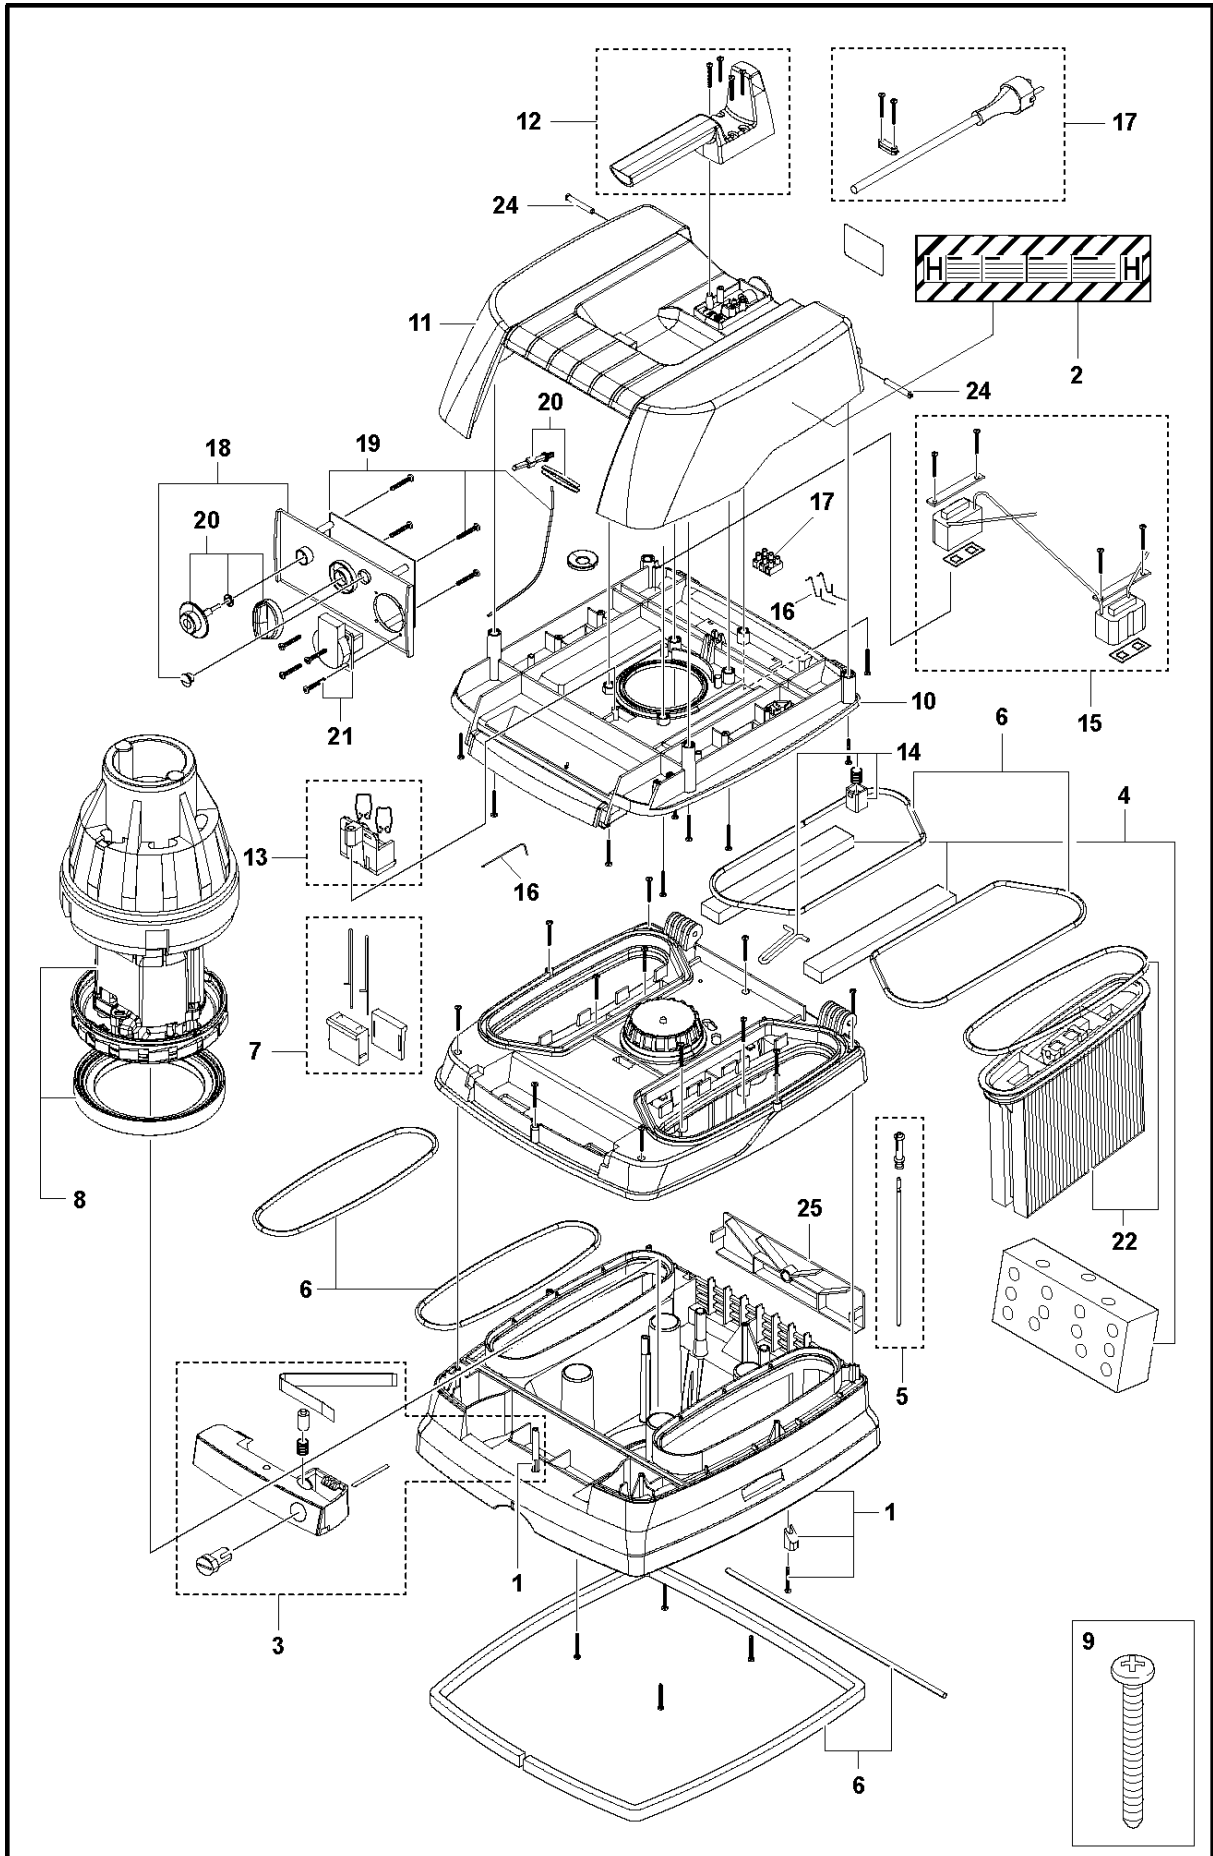

VARAOSAT

PÖLYNHALLINTA

S25H

2020-06

Ref	Part No	Description	Remark	QTY KIT
1	599 27 53-01	HOUSING	HOUSING	1
2	599 27 77-01	LABEL	LABEL	1
3	599 28 00-01	LOCK ASSY	LOCK ASSY	1
4	599 28 13-01	FILTER	FILTER	1
5	599 29 34-01	SENSOR ASSY	SENSOR ASSY	1
6	599 27 71-01	SEALING	SEALING	1
7	599 28 14-01	CONNECTOR	CONNECTOR	1
8	599 27 70-01	MOTOR	MOTOR 1200W	1
8	599 83 33-01	MOTOR	MOTOR 1400W 120V	1
9	599 28 71-01	SCREW	SCREW	1
10	599 83 34-01	CARRIER	CARRIER 120	1
10	599 28 16-01	CARRIER	CARRIER 230	1
11	599 27 98-01	COVER	COVER	1
12	599 27 75-01	HANDLE	HANDLE	1
13	599 28 01-01	SOCKET	SOCKET	1
14	599 29 36-01	DAMPER	DAMPER	1
15	599 28 05-01	MAGNET	MAGNET 230V	1
15	599 83 35-01	MAGNET	MAGNET 120V	1
16	599 29 37-01	CONTACT PLATE	CONTACT PLATE	1
17	599 27 55-01	POWER CORD	POWER CORD EU	1
17	599 27 55-02	POWER CORD	POWER CORD AUS	1
17	599 27 55-03	POWER CORD	POWER CORD US	1
18	599 28 26-01	PANEL	PANEL EU	1
18	599 83 38-01	PANEL	PANEL AUS	1
18	599 83 39-01	PANEL	PANEL US	1
19	599 28 34-01	ELECTRICAL SYSTEM	ELECTRICAL SYSTEM M/H	1
19	599 28 34-02	ELECTRICAL SYSTEM	ELECTRICAL SYSTEM	1
20	599 28 15-01	SWITCH	SWITCH	1
20	599 73 40-01	GANG SAW BLADE	Safety switch AUS	1
21	599 28 03-01	SOCKET	SOCKET EU	1
21	599 73 41-01	HOSE ASSY	SOCKET AUS	1
21	599 73 42-01	REFERENCE STATION	SOCKET US	1
22	591 92 40-01	FILTER	FILTER	1
24	599 27 80-01	PIN	PIN	1
25	599 27 81-02	DIFFUSER	DIFFUSER	1

Ref	Part No	Description	Remark	QTY	KIT
1	599282501	TBD	CONTAINER	1	
2	599281801	TBD	LATCH	1	1
3	599281701	TBD	WHEEL KIT	1	1
4	599282401	TBD	WHEEL KIT	1	1
5	599281901	TBD	STOPPER	1	1

TARVIKKEET

S25H

Ref	Part No	Description	Remark	QTY KIT	
1	598 47 43-01	TOOL KIT	EU, US	1	
2	599536301	TBD		1	
3	590 42 86-01	TOOL	EU, US	1	1
4	590 43 75-01	HOSE		1	1
5	599533401	TBD	AU	1	1
5	591 99 27-01	NOZZLE	EU, US	1	1
6	592 37 05-01	BRUSH		1	1
7	594 95 69-01	ADAPTER		1	1
8	592 00 14-01	BAG		1	1
8	599 53 22-01	BAG		1	1