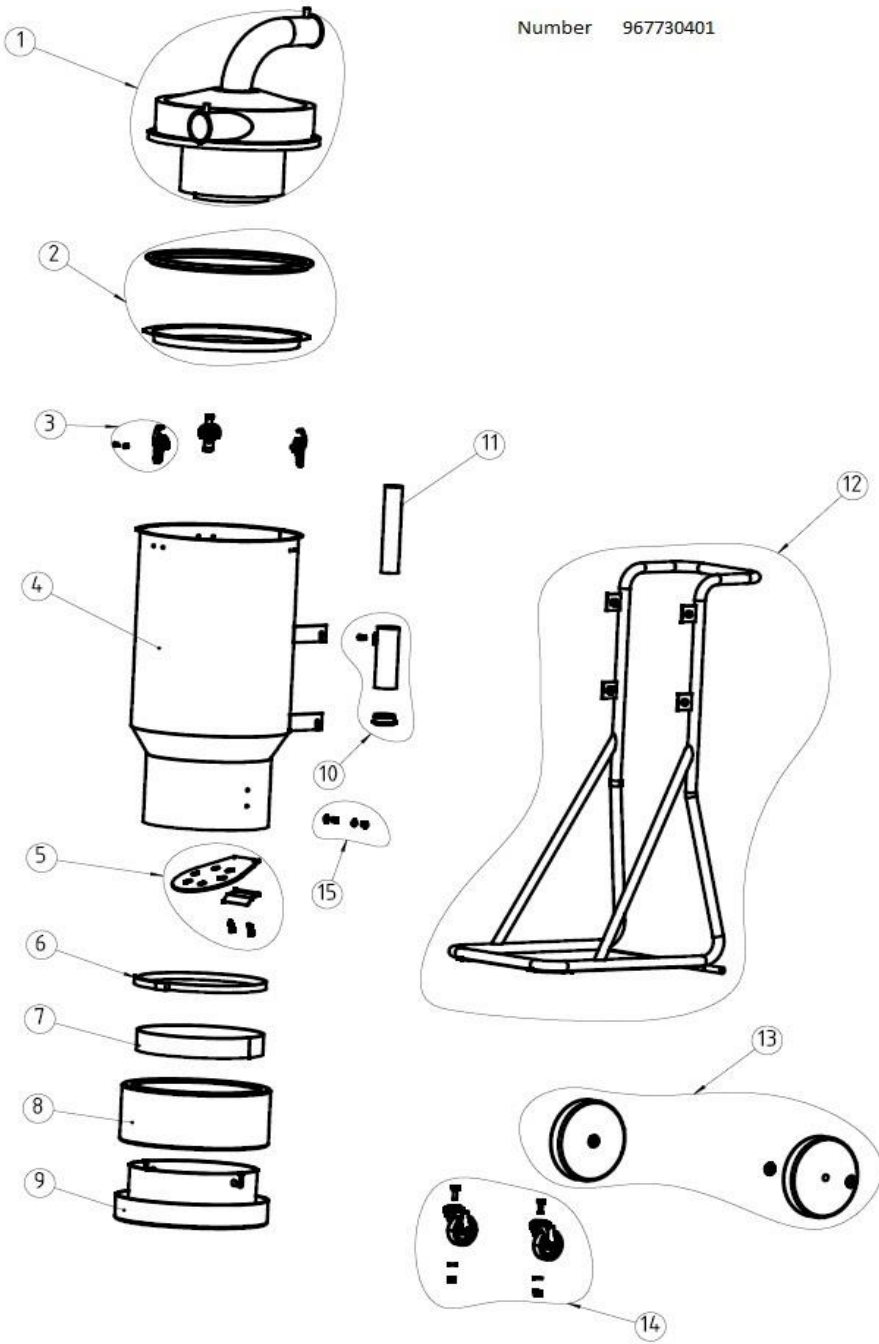

Number 967730401

Pos	Article Number	Description	QTY
1	591850801	PRE-SEPARATOR TOP COVER	1
2	590457001	INNER RING + SEALING KIT	1
3	590396401	TOP COVER HOLDER KIT	3
4	590457101	TANK KIT	1
5	590398601	FLAP KIT	1
6	590401801	BELT KIT	1
7	590402301	ANTI-SKID KIT	1
8	590429201	LONGOPAC KIT (4 PCS)	1
9	590426901	LONGOPAC HOLDER KIT	1
10	590426401	CLIP HOLDER KIT	1
11	N/A		1
12	590457201	WAGON COMPLETE	1
13	590457401	REAR WHEEL KIT	1
14	590457301	FRONT WHEEL KIT	1
15	590457501	TANK ASSMEBLY SCREW KIT	1