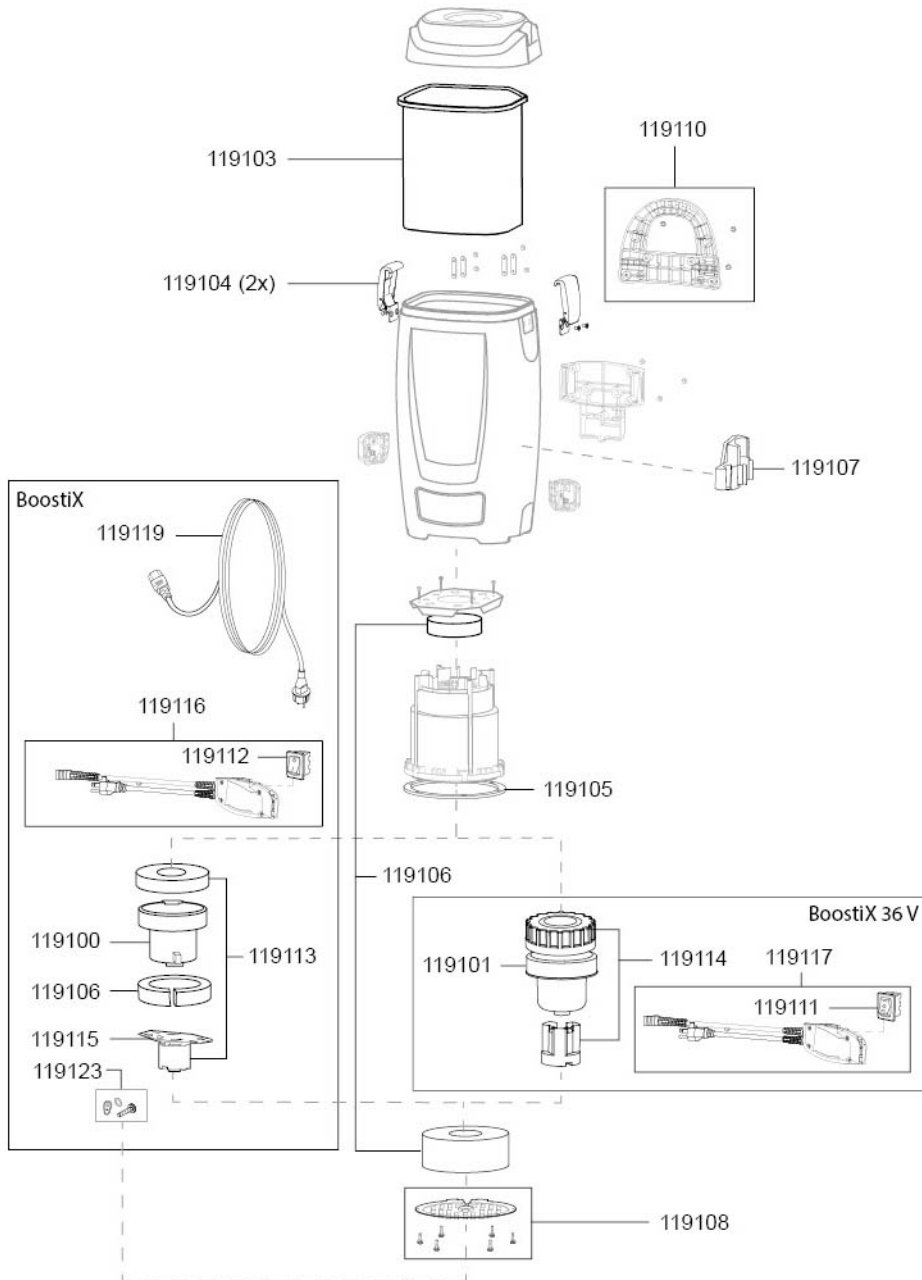

BOOSTIX

Tuotenro Kuvaus

Varaosat BoostiX 36V reppumuriin

119103	filter basket BoostiX
119104	latch, red
119105	seal, motor
119106	filter sponge set
119107	tool holder
119108	grid, exit air
119110	handle complete
119101	vacuum motor, 300 Watt
119111	switch, electrical
119114	motor bearing set
119117	control unit set

BoostiX

Tuotenro Kuvaus

Varaosat BoostiX 36V reppumuriin

111133	telescopic vacuum tube, Ø-32, stainless steel
114114	combi nozzle, Ø-32, 280mm
115127	crevice nozzle with brush, Ø-32
119109	harness set
119118	parking hook
119124	vacuum hose, D32, 1,3m
117148	handle with hose connector D32
119120	charger, external
119121	battery, 18V 5Ah

Tarvikkeet BoostiX 36V reppumuriin

111133	telescopic vacuum tube, Ø-32, stainless steel
119102	fleece filter bag HEPA 13 (PU = 10 pcs.)
119118	parking hook
119122	battery, 18V 7,5 Ah
119124	vacuum hose, D32, 1,3m
117148	handle with hose connector D32