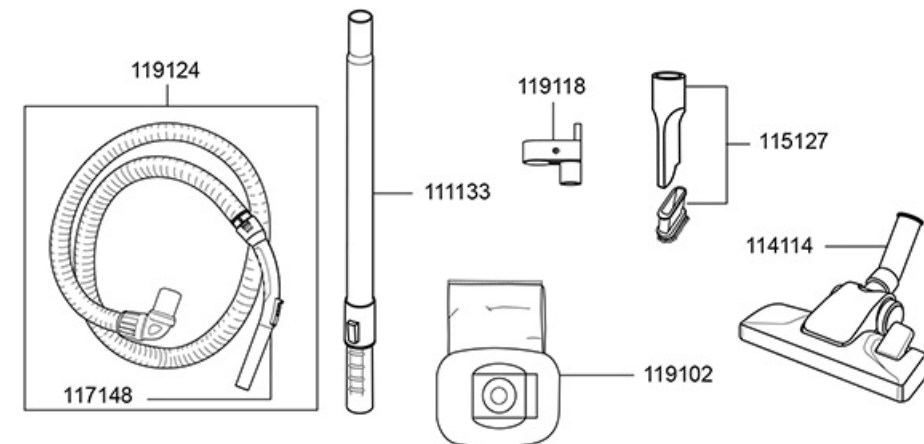

BOOSTIX

Tuotenro Kuvaus

Varaosat BoostiX 36V reppumuriin

119103	filter basket BoostiX
119104	latch, red
119105	seal, motor
119106	filter sponge set
119107	tool holder
119108	grid, exit air
119110	handle complete
119101	vacuum motor, 300 Watt
119111	switch, electrical
119114	motor bearing set
119117	control unit set

BoostiX

Tuotenro Kuvaus

Varaosat BoostiX 36V reppumuriin

111133	telescopic vacuum tube, Ø-32, stainless steel
114114	combi nozzle, Ø-32, 280mm
115127	crevice nozzle with brush, Ø-32
119109	harness set
119118	parking hook
119124	vacuum hose, D32, 1,3m
117148	handle with hose connector D32
119120	charger, external
119121	battery, 18V 5Ah

Tarvikkeet BoostiX 36V reppumuriin

111133	telescopic vacuum tube, Ø-32, stainless steel
119102	fleece filter bag HEPA 13 (PU = 10 pcs.)
119118	parking hook
119122	battery, 18V 7,5 Ah
119124	vacuum hose, D32, 1,3m
117148	handle with hose connector D32