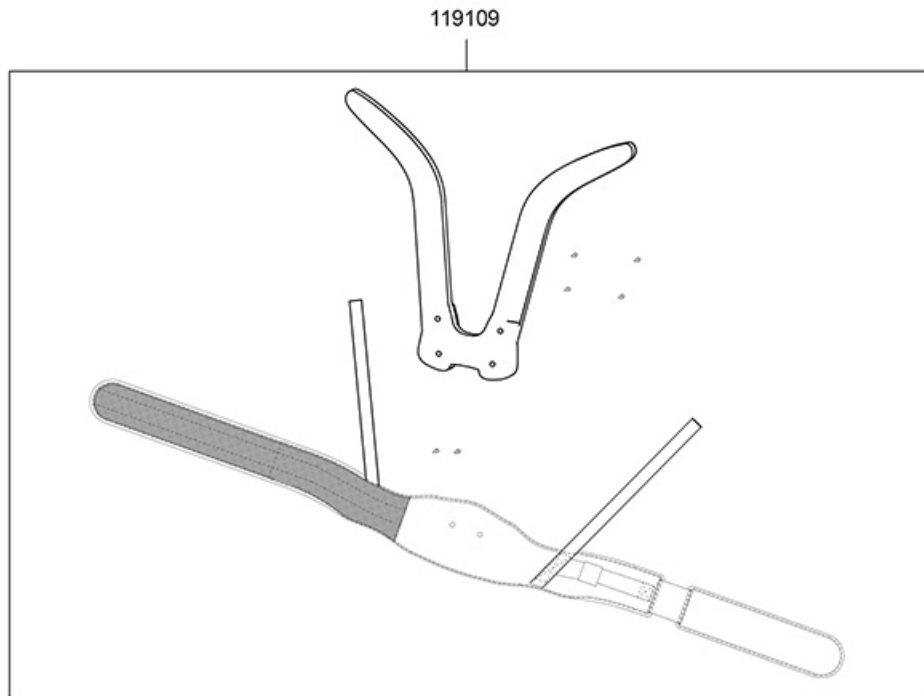

BOOSTIX

Tuotenro Kuvaus

Varaosat BoostiX 36V reppumuriin

119103	filter basket BoostiX
119104	latch, red
119105	seal, motor
119106	filter sponge set
119107	tool holder
119108	grid, exit air
119110	handle complete
119101	vacuum motor, 300 Watt
119111	switch, electrical
119114	motor bearing set
119117	control unit set

BoostiX

Tuotenro Kuvaus

Varaosat BoostiX 36V reppumuriin

111133	telescopic vacuum tube, Ø-32, stainless steel
114114	combi nozzle, Ø-32, 280mm
115127	crevice nozzle with brush, Ø-32
119109	harness set
119118	parking hook
119124	vacuum hose, D32, 1,3m
117148	handle with hose connector D32
119120	charger, external
119121	battery, 18V 5Ah

Tarvikkeet BoostiX 36V reppumuriin

111133	telescopic vacuum tube, Ø-32, stainless steel
119102	fleece filter bag HEPA 13 (PU = 10 pcs.)
119118	parking hook
119122	battery, 18V 7,5 Ah
119124	vacuum hose, D32, 1,3m
117148	handle with hose connector D32