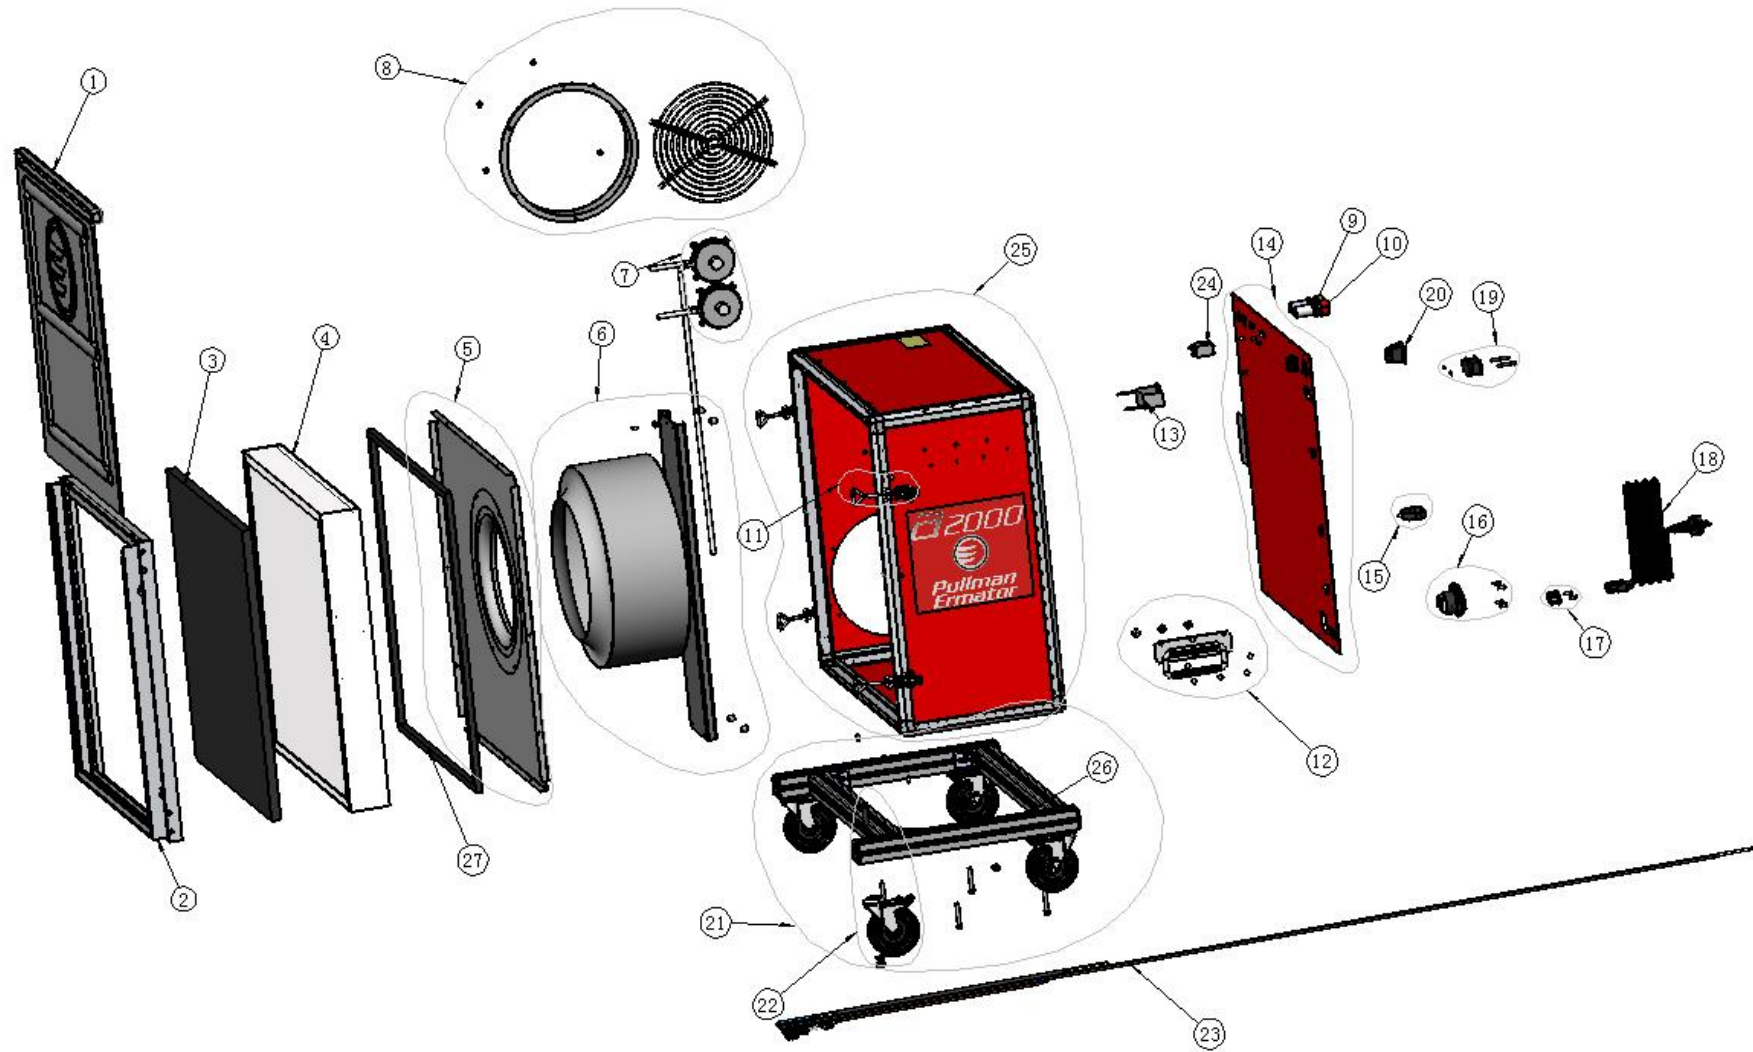

A2000

Pos	Article Number	Description	QTY
1	590480701	PRE-FILTER PROTECT COVER (ex.A2000)	1
2	592016901	FRONT FRAME COVER KIT (ex. A2000)	1
3	590430002	PRE-FILTER (A2000) (20-pcs)	1
4	590427701	FILTER (A2000)	1
5	592042601	FRONT FAN INLET COVER KIT (ex.A2000)	1
6	592042401	FAN ASSEMBLY KIT (ex.A2000)	1
7	590463901	PRESSURE SENSOR KIT (0-500) (ex.A2000)	2
8	590463801	AIR OUTLET KIT (ex.A2000)	1
9	592041901	ALARM YELLOW LAMP 230 KIT	1
10	592017801	SOUND ALARM 80dB RED LAMP KIT	1
11	590464301	LOCK KIT (ex.A2000)	4
12	590463601	HANDLE KIT (ex.A2000)	2
13	592042701	CAPACITANCE 12uF KIT (ex.A2000)	1
14	592042501	BACKSIDE PLATE KIT (ex.A2000)	1
15	590463701	CABLE FIX KIT	1
16	592016701	ELECTRICAL OUTLET KIT (ex.A2000 230V)	1
17	591981401	POWER INLET KIT (ex. A-LINE)	1
18	592018001	POWER CORD KIT 230V	1
19	590415301	COUNTER KIT	1
20	590403001	SWITCH KIT	1
21	590463501	CARRIER KIT (ex.A2000)	1
22	590464001	WHEEL KIT (ex.A2000)	4
23	592018301	CABLE KIT (ex. A2000)	1
24	591985301	RELAY KIT	1
25	591985001	A2000 MAIN BOX KIT	1
26	590463401	WHEEL FRAME KIT	1
27	590464501	DISTANCE SEALING KIT (ex.A2000)	1